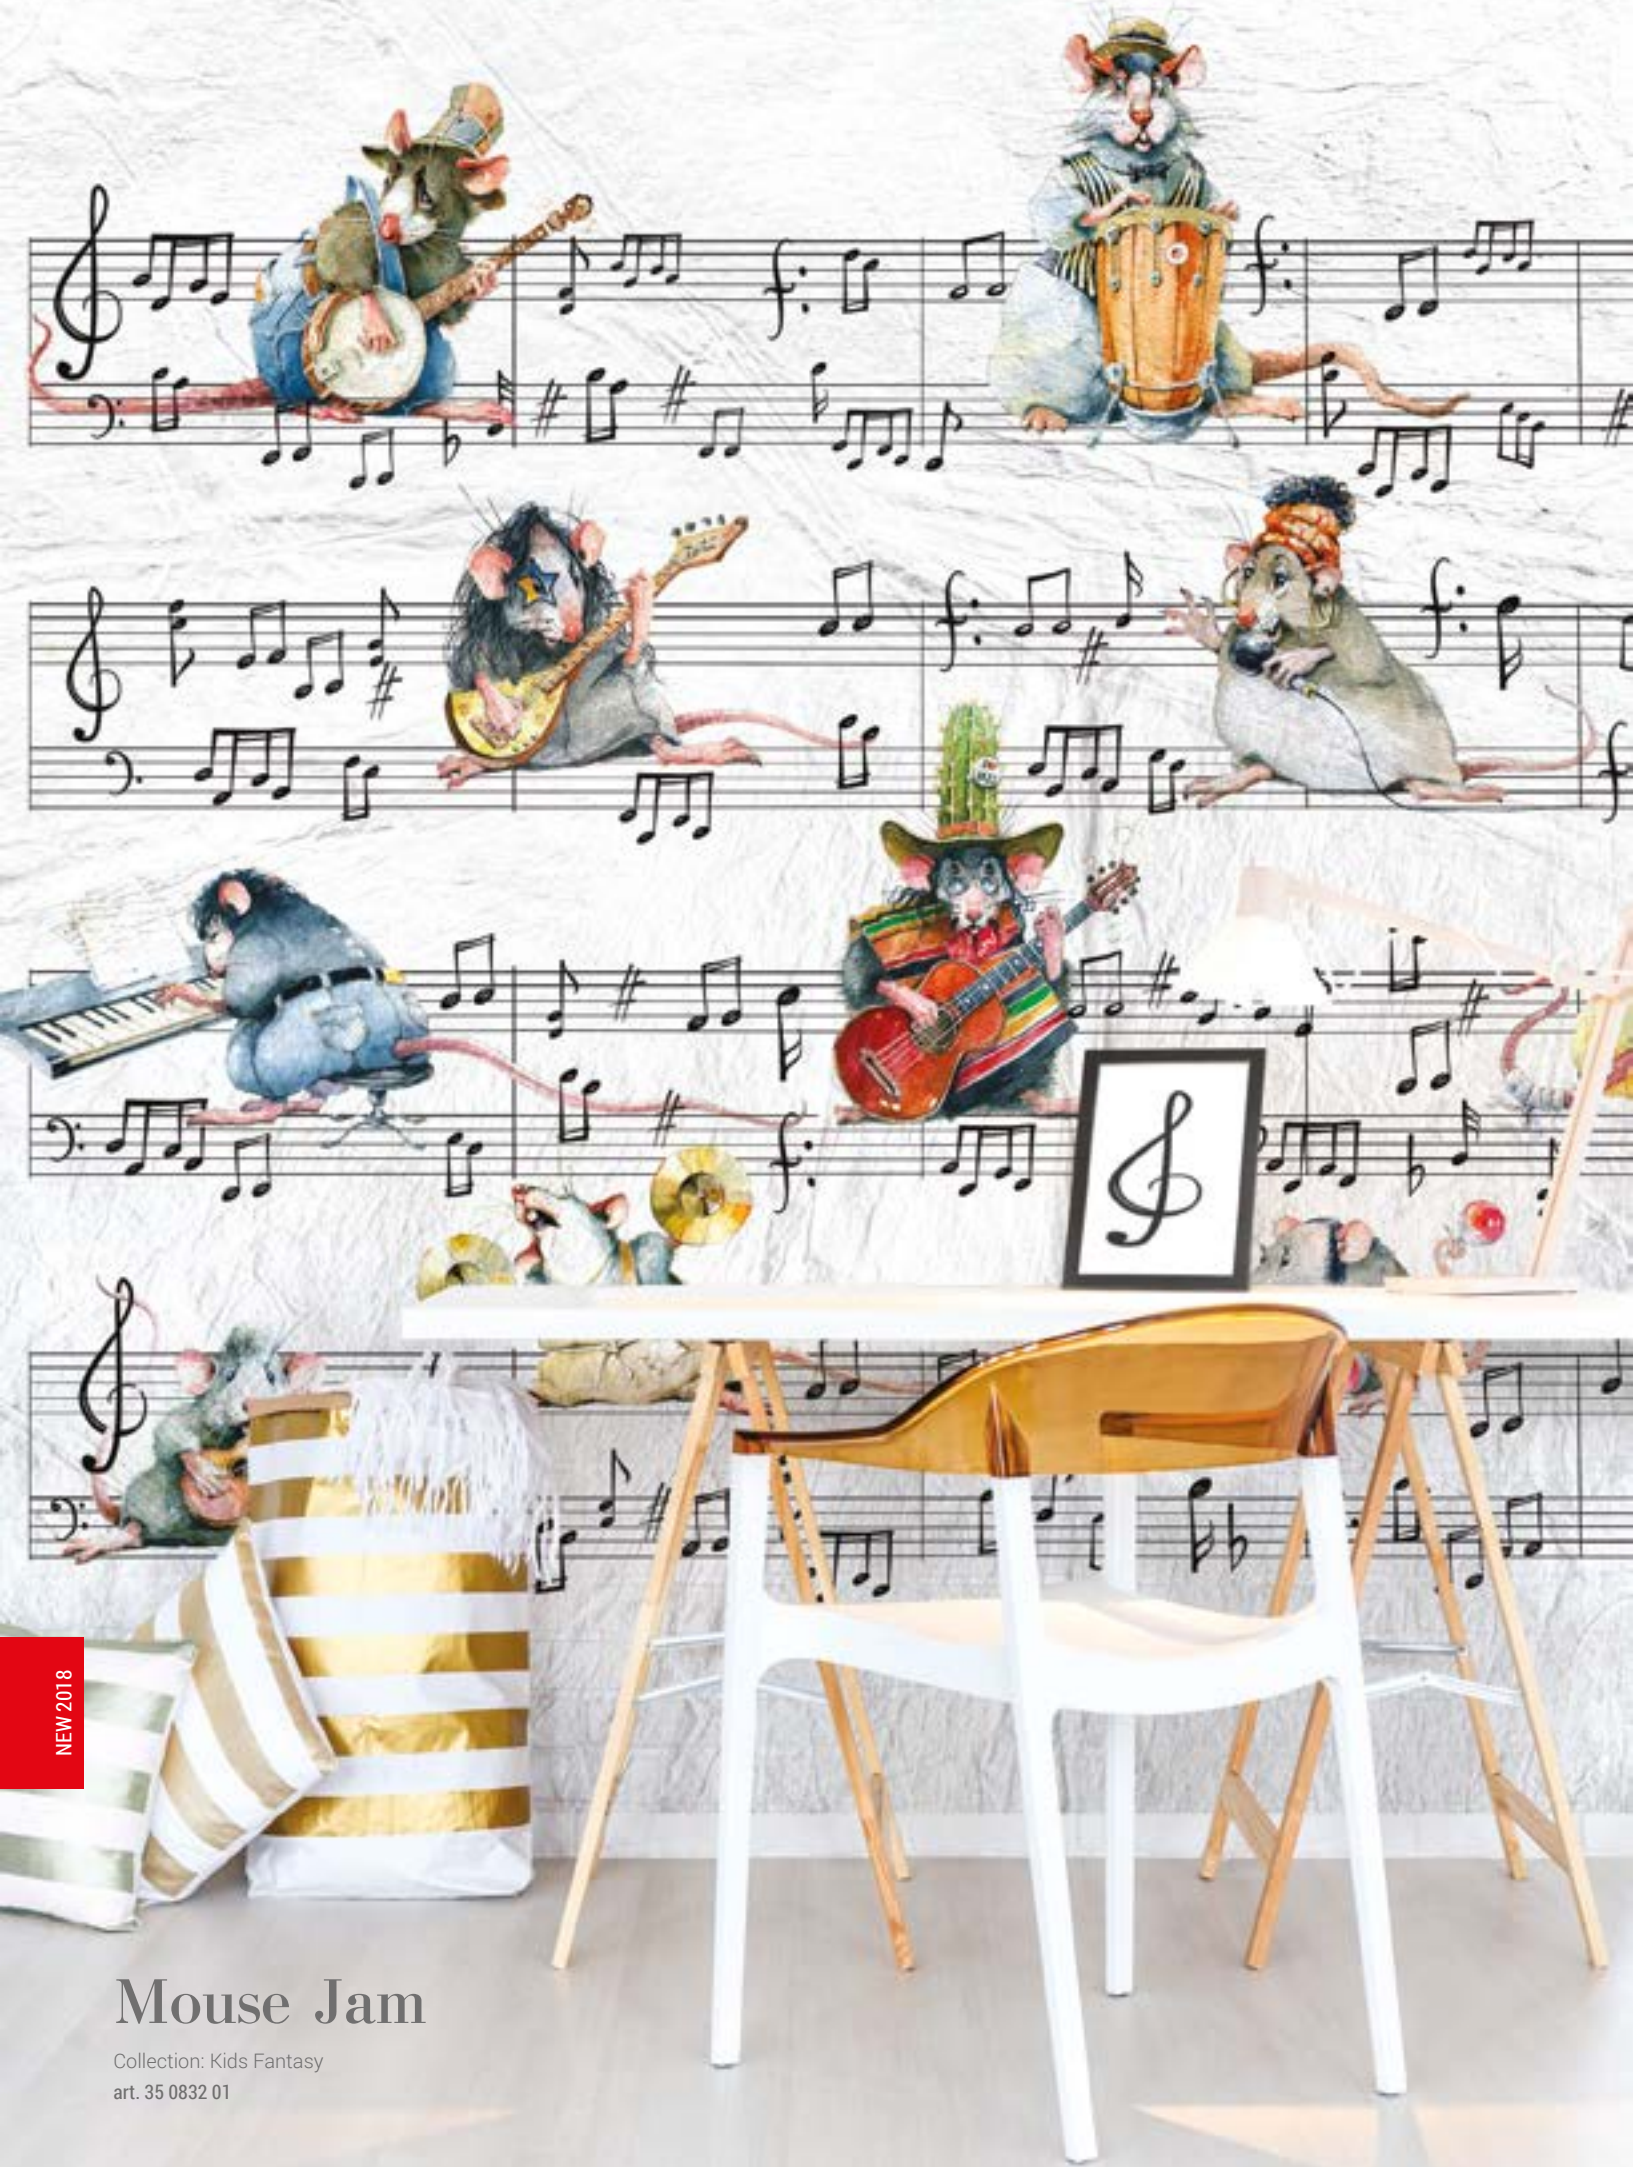

NEW 2018

Mouse Jam

Collection: Kids Fantasy
art. 35 0832 01